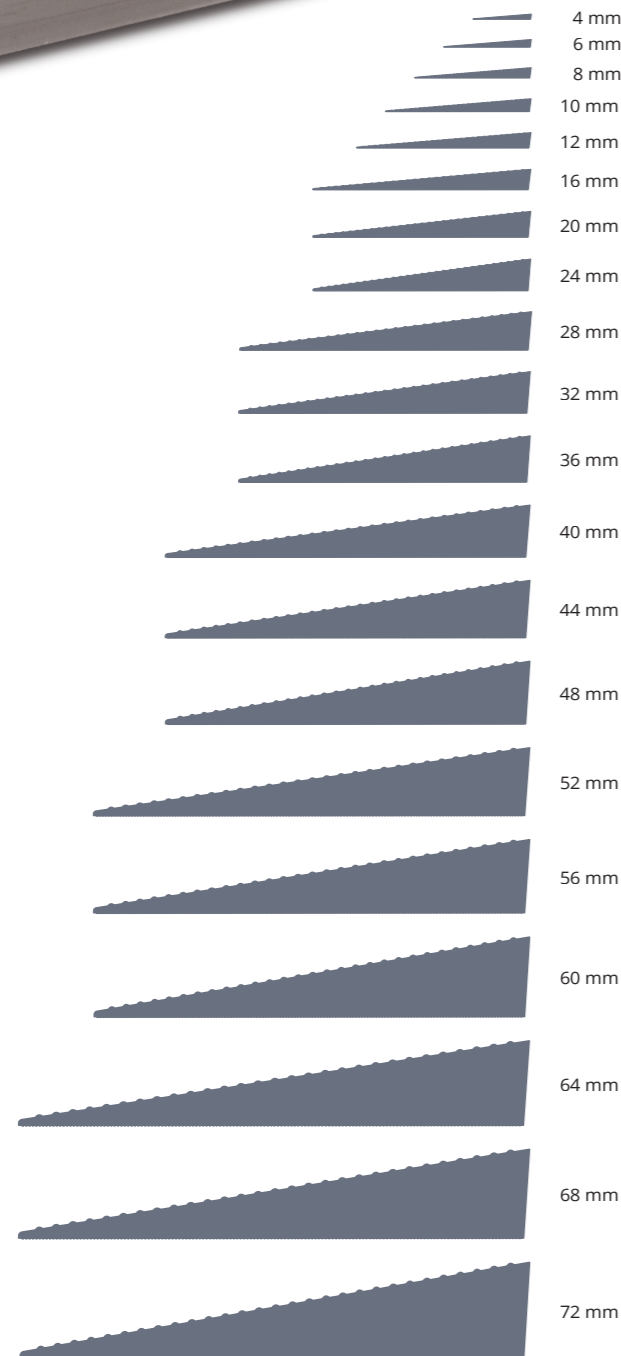

Singlefolded CB carbon fibre ramp

RUBBER RAMPS

20 DIFFERENTS HEIGHTS IN 3 STANDARD WIDTHS

K10012 - 04.2024

The Mobilex rubber ramps have a non-slip surface and can be used both indoor and outdoor.

The ramps are made from recyclable rubber (TPE) and are free of PVC and other harmful phthalates. Good for you and the environment.

Available in:

- 20 different heights (4 - 72 mm)
- 3 standard widths (700, 900 and 1000 mm)

Rubber ramps with glue

RUBBER RAMPS 700 MM	
Item no.	Size (H x D x W)
30610L	10 x 100 x 700 mm
30612L	12 x 120 x 700 mm
30616L	16 x 150 x 700 mm
30620L	20 x 150 x 700 mm
30624L	24 x 150 x 700 mm
30628L	28 x 200 x 700 mm
30632L	32 x 200 x 700 mm
30636L	36 x 200 x 700 mm
30640L	40 x 250 x 700 mm
30644L	44 x 250 x 700 mm
30648L	48 x 250 x 700 mm

RUBBER RAMPS 1000 MM	
Item no.	Size (H x D x W)
306042	4 x 40 x 1000 mm
306062	6 x 60 x 1000 mm
306082	8 x 80 x 1000 mm
306102	10 x 100 x 1000 mm
306122	12 x 120 x 1000 mm
306162	16 x 150 x 1000 mm
306202	20 x 150 x 1000 mm
306242	24 x 150 x 1000 mm
306283	28 x 200 x 1000 mm

RUBBER RAMPS 900 MM	
Item no.	Size (H x D x W)
306040	4 x 40 x 900 mm
306060	6 x 60 x 900 mm
306080	8 x 80 x 900 mm
306100	10 x 100 x 900 mm
306120	12 x 120 x 900 mm
306160	16 x 150 x 900 mm
306200	20 x 150 x 900 mm
306240	24 x 150 x 900 mm
306280	28 x 200 x 900 mm
306320	32 x 200 x 900 mm
306360	36 x 200 x 900 mm
306400	40 x 250 x 900 mm
306440	44 x 250 x 900 mm
306480	48 x 250 x 900 mm
306520	52 x 300 x 900 mm
306560	56 x 300 x 900 mm
306600	60 x 300 x 900 mm
306640	64 x 350 x 900 mm
306680	68 x 350 x 900 mm
306720	72 x 350 x 900 mm