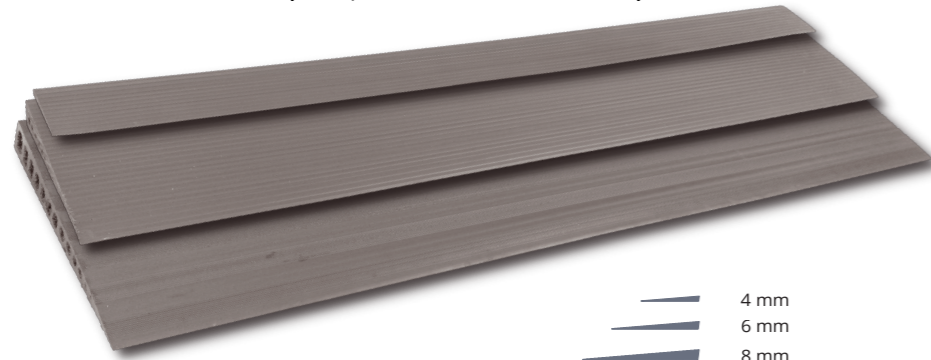

Singlefolded CB carbon fibre ramp

RUBBER RAMPS

20 DIFFERENTS HEIGHTS IN 3 STANDARD WIDTHS

K10012 - 04.2024

The Mobilex rubber ramps have a non-slip surface and can be used both indoor and outdoor.

The ramps are made from recyclable rubber (TPE) and are free of PVC and other harmful phthalates. Good for you and the environment.

Available in:

- 20 different heights (4 - 72 mm)
- 3 standard widths (700, 900 and 1000 mm)

Rubber ramps with glue

RUBBER RAMPS 700 MM	
Item no.	Size (H x D x W)
30610L	10 x 100 x 700 mm
30612L	12 x 120 x 700 mm
30616L	16 x 150 x 700 mm
30620L	20 x 150 x 700 mm
30624L	24 x 150 x 700 mm
30628L	28 x 200 x 700 mm
30632L	32 x 200 x 700 mm
30636L	36 x 200 x 700 mm
30640L	40 x 250 x 700 mm
30644L	44 x 250 x 700 mm
30648L	48 x 250 x 700 mm