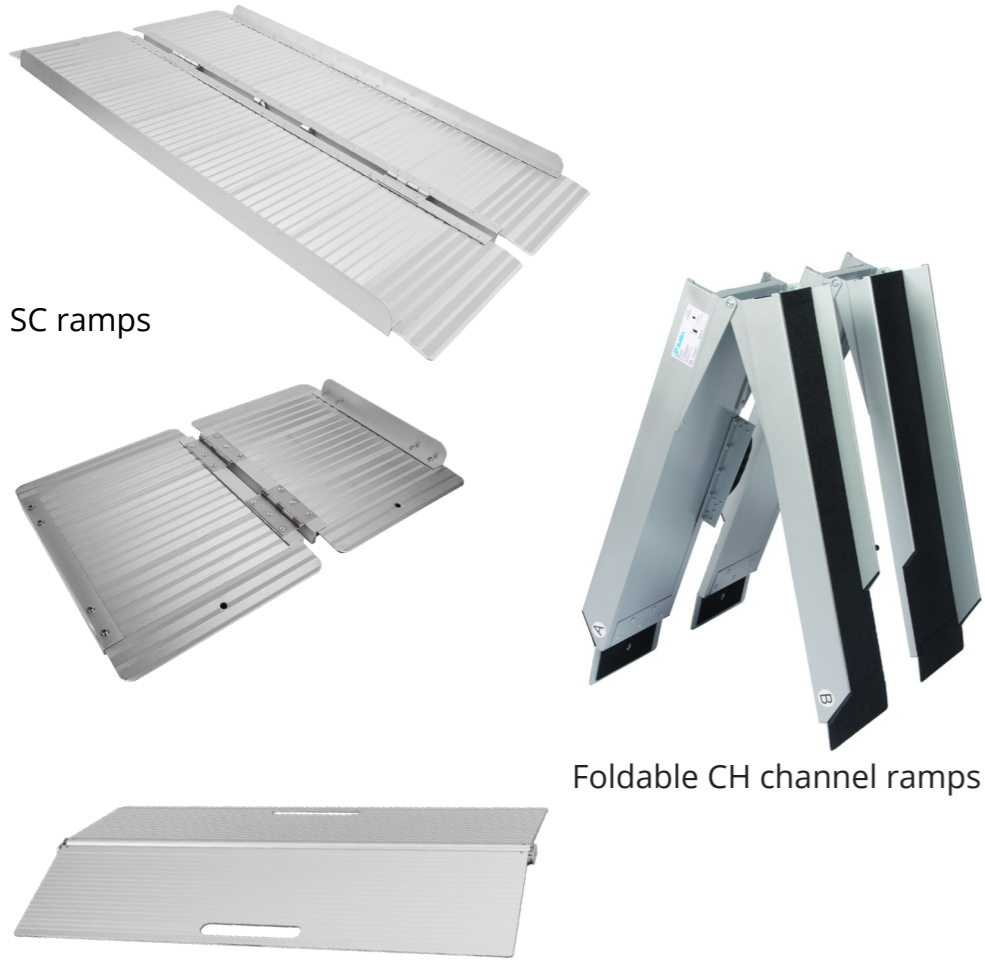

WIDE RANGE OF TRANSPORTABLE ALUMINIUM WHEELCHAIR RAMPS

SC ramps

Foldable CH channel ramps

Foldable doorstep ramps

MODERN AIDS AT AFFORDABLE PRICES

We offer a wide selection of aids and spare parts for the elderly and people with disabilities. All our products are of the highest quality to meet the special needs of users.

Visit us on www.mobilex.dk

Mobilex A/S
Grønlandsvej 5
DK-8660 Skanderborg

Tel. +45 8793 2220
Fax +45 8793 1777
www.mobilex.dk

If you are looking for a light and handy ramp which you can easily transport, we also offer a carbon fibre ramp. It is both light and very stable.

Singlefolded CB carbon fibre ramp

RUBBER RAMPS

20 DIFFERENTS HEIGHTS IN 3 STANDARD WIDTHS

K10012 - 04.2024

The Mobilex rubber ramps have a non-slip surface and can be used both indoor and outdoor.

The ramps are made from recyclable rubber (TPE) and are free of PVC and other harmful phthalates. Good for you and the environment.

Available in:

- 20 different heights (4 - 72 mm)
- 3 standard widths (700, 900 and 1000 mm)

Rubber ramps with glue

RUBBER RAMPS 700 MM	
Item no.	Size (H x D x W)
30610L	10 x 100 x 700 mm
30612L	12 x 120 x 700 mm
30616L	16 x 150 x 700 mm
30620L	20 x 150 x 700 mm
30624L	24 x 150 x 700 mm
30628L	28 x 200 x 700 mm
30632L	32 x 200 x 700 mm
30636L	36 x 200 x 700 mm
30640L	40 x 250 x 700 mm
30644L	44 x 250 x 700 mm
30648L	48 x 250 x 700 mm