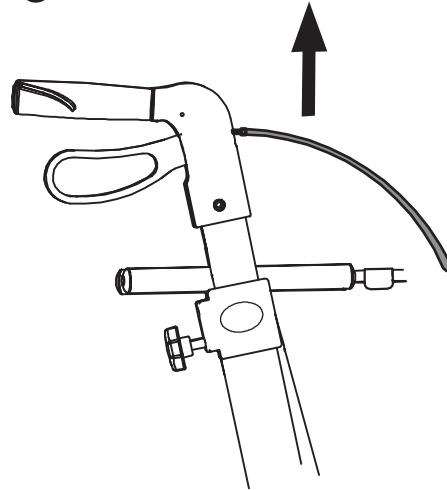

Replacement instruction

Driving handle for Mobilex Leopard, Buffalo and Lion rollators

DRIVING HANDLE WITH BRAKE GRIP
Item nr. 31233B (right side)
Item nr. 31233C (left side)

1

4

5

2

3