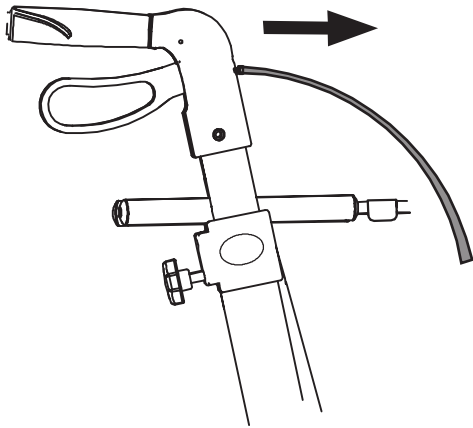

Replacement instruction

Driving handle for Mobilex Leopard, Buffalo and Lion rollators

DRIVING HANDLE WITH BRAKE GRIP
Item nr. 31233B (right side)
Item nr. 31233C (left side)

1

4

5

2

3