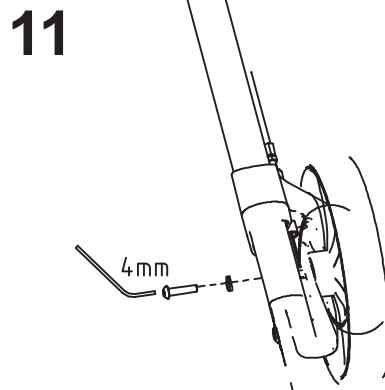

Replacement instruction

Driving handle for Mobilex Leopard, Buffalo and Lion rollators

DRIVING HANDLE WITH BRAKE GRIP
Item nr. 31233B (right side)
Item nr. 31233C (left side)

1

4

5

2

3