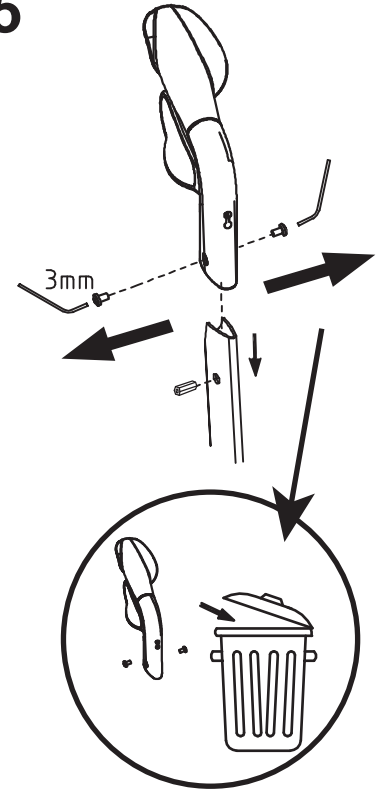

Replacement instruction

Driving handle for Mobilex Leopard, Buffalo and Lion rollators

DRIVING HANDLE WITH BRAKE GRIP
Item nr. 31233B (right side)
Item nr. 31233C (left side)

1

4

5

2

3