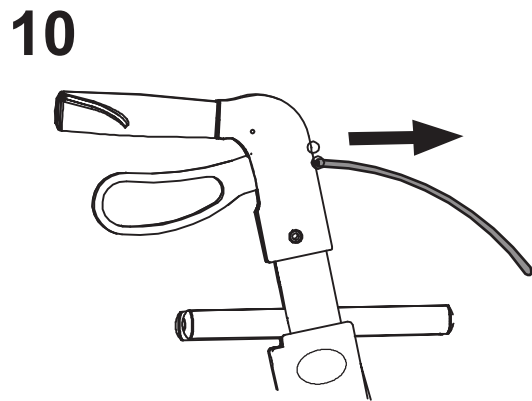

Replacement instruction

Driving handle for Mobilex Leopard, Buffalo and Lion rollators

DRIVING HANDLE WITH BRAKE GRIP
Item nr. 31233B (right side)
Item nr. 31233C (left side)

1

4

5

2

3