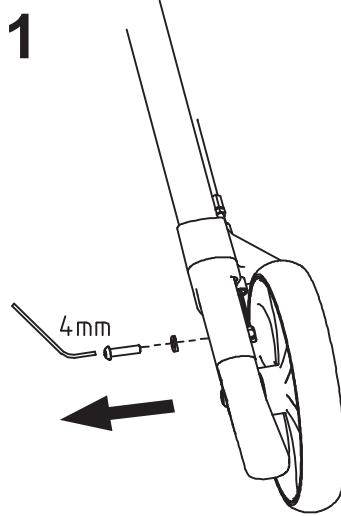

Replacement instruction

Driving handle for Mobilex Leopard, Buffalo and Lion rollators

DRIVING HANDLE WITH BRAKE GRIP
Item nr. 31233B (right side)
Item nr. 31233C (left side)

1

4

5

2

3