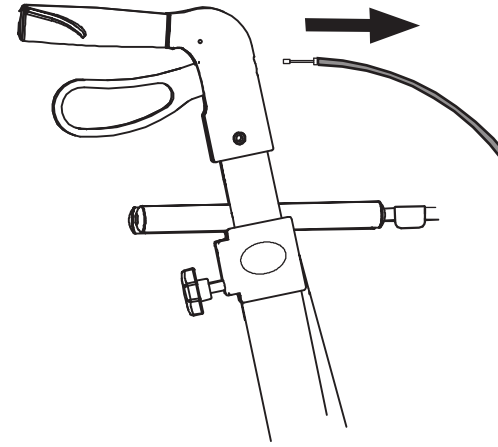

Replacement instruction

Driving handle for Mobilex Leopard, Buffalo and Lion rollators

DRIVING HANDLE WITH BRAKE GRIP
Item nr. 31233B (right side)
Item nr. 31233C (left side)

1

4

5

2

3