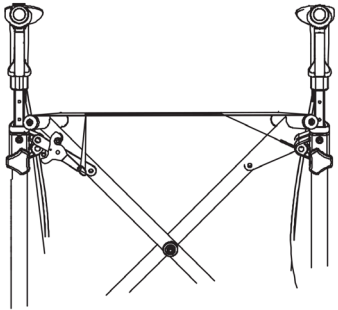

Assembly instruction

Seat for the following Mobilex rollators:
Leopard, Buffalo, Gepard, Lion, Tiger and Tiger Outdoor

Item no. 312310: For Leopard, Tiger and Gepard

Item no. 312311: For Buffalo and Gepard HD

Item no. 312312: For Lion and Tiger Outdoor

1

2

3

4

5

6

NEW